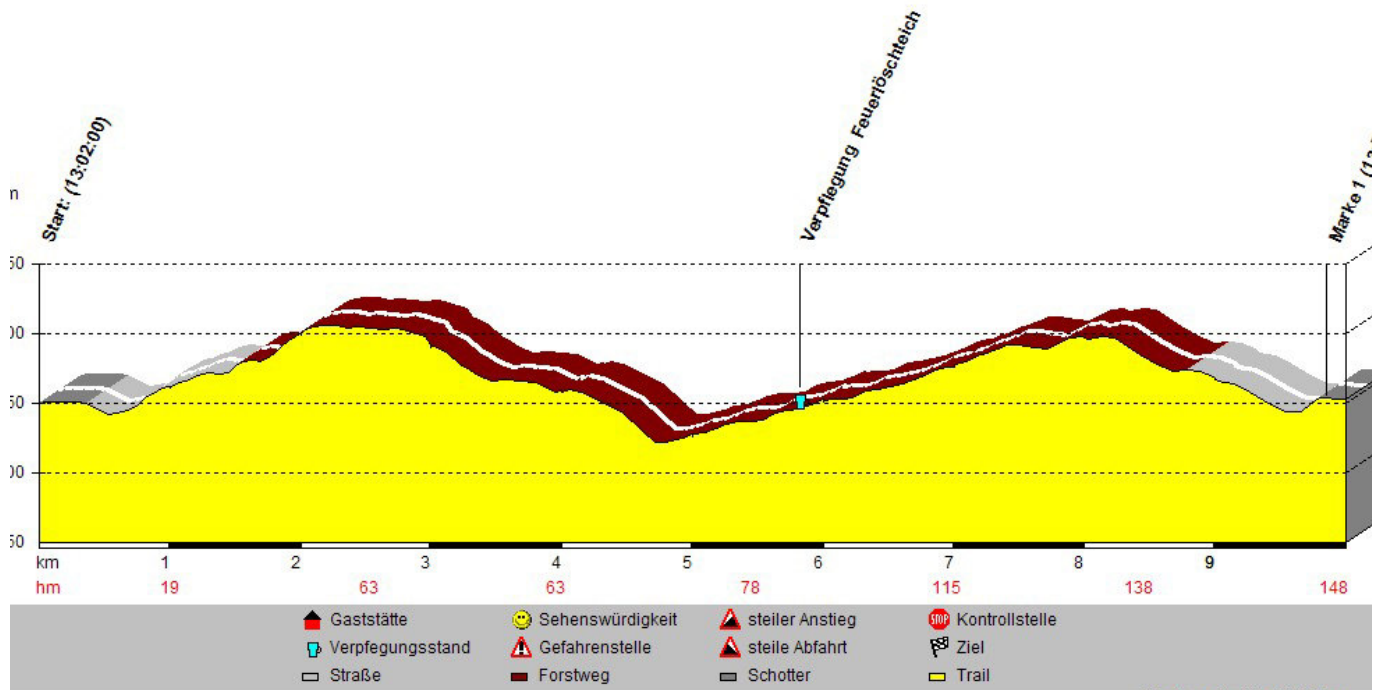

LAC - Mausbach 10 km

Distanz: 10,00 km

Bergauf: 148 hm

Bergab: 144 hm

Profil created by CicloTour